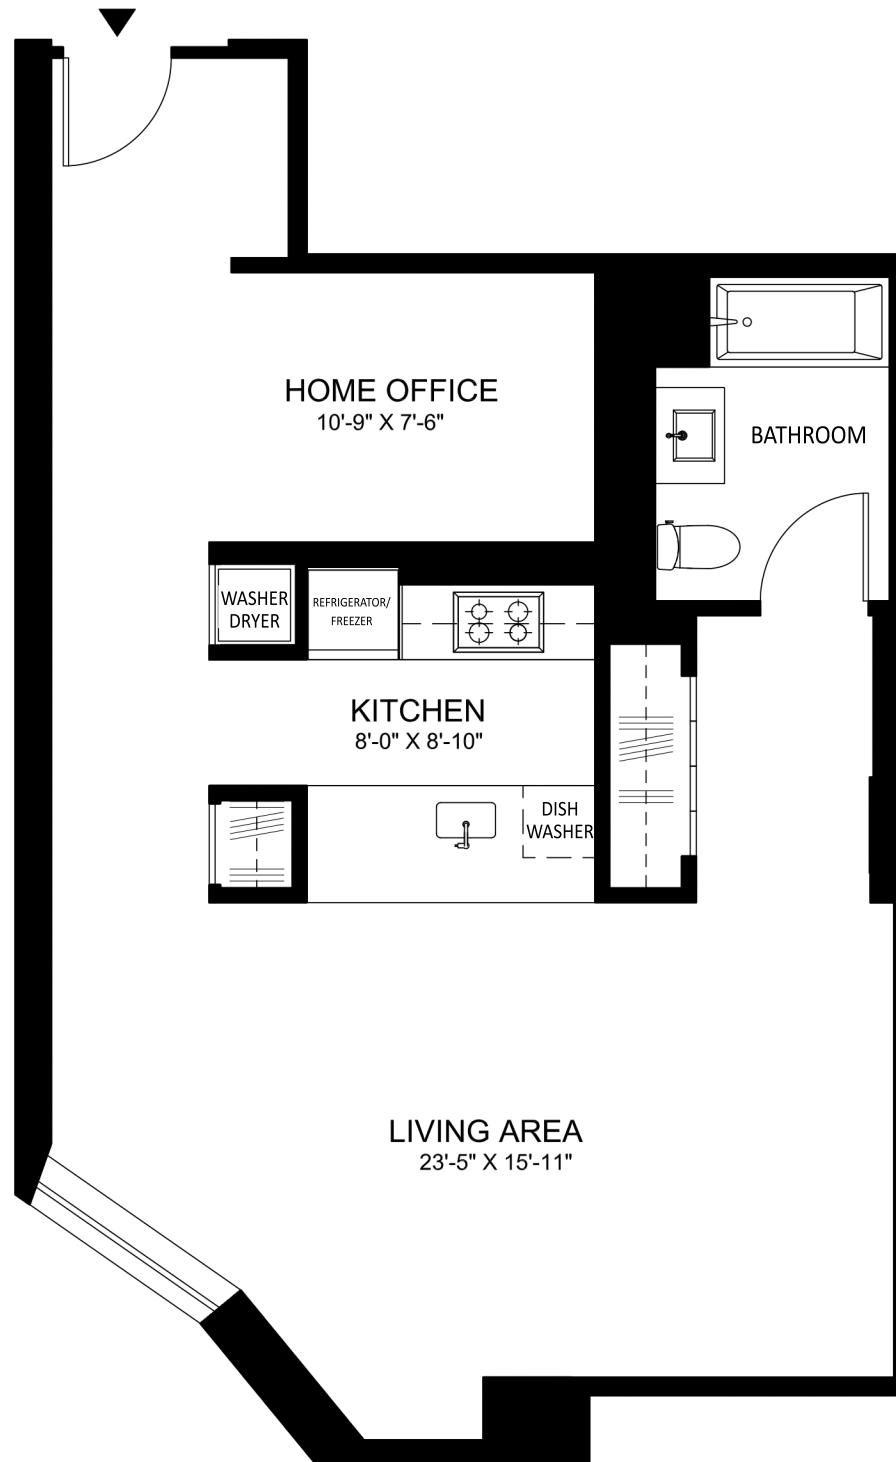

Residence 702

Studio + HO
1 Bathroom

Apartment Features

- Washer Dryer in Unit
- Dish Washer
- Floor to Ceiling Windows
- Latch Smart Entry Locks
- 9'-4" Ceilings
- Oversized Closets
- Imported Italian Cabinets
- Gas Cooktop
- Cesarstone Countertops
- Stainless Steel Appliances

The unit layouts, square footage, and dimensions are approximate. Plans, specifications, and materials may vary due to construction, field conditions, requirements, and availabilities. Sponsor reserves the right to make changes. Units will not be offered furnished. The photographs shown above are representative images only, each apartment is unique. Equal Housing Opportunity.