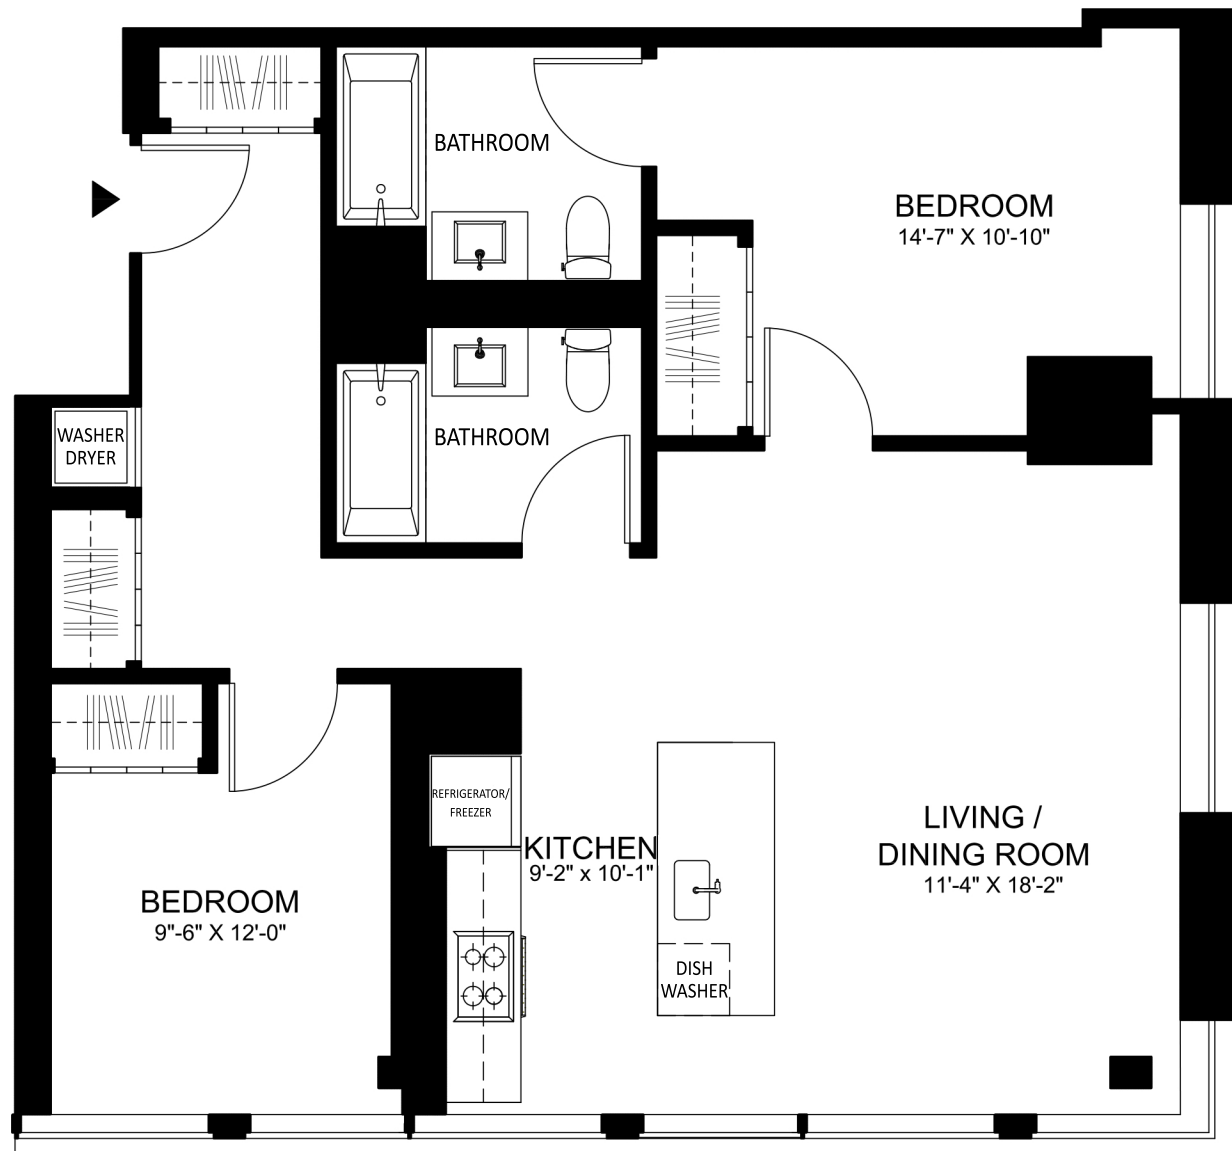

Residence 1129

2 Bedroom

2 Bathroom

Apartment Features

- Washer Dryer in Unit
- Dish Washer
- Floor to Ceiling Windows
- Latch Smart Entry Locks
- 9' Ceilings
- Oversized Closets
- Imported Italian Cabinets
- Gas Cooktop
- Cesarstone Countertops
- Stainless Steel Appliances

The unit layouts, square footage, and dimensions are approximate. Plans, specifications, and materials may vary due to construction, field conditions, requirements, and availabilities. Sponsor reserves the right to make changes. Units will not be offered furnished. The photographs shown above are representative images only, each apartment is unique. Equal Housing Opportunity.

158 E 126th ST
New York, NY
Link to Apply
info@thesmile.com
thesmile.com
888-58-NYSMILE

Residence 1129

2 Bedroom
2 Bathroom

Building Amenities

- Pet Friendly
- Rooftop Swimming Pool
- Rooftop Whirlpools
- Rooftop Barbeques
- Rooftop Movie Theater
- State-of-the-Art Gym
 - Peloton Bikes
 - Nautilus Circuit Training
- Smile Spa
 - Steam Room & Sauna
 - Salt Room
- Co-Working Studio
- Smile Lounge
- On-Site Parking
- Transportation Hub
 - Excellent Subway Access
 - Excellent Bus Access
 - One block from Metro North