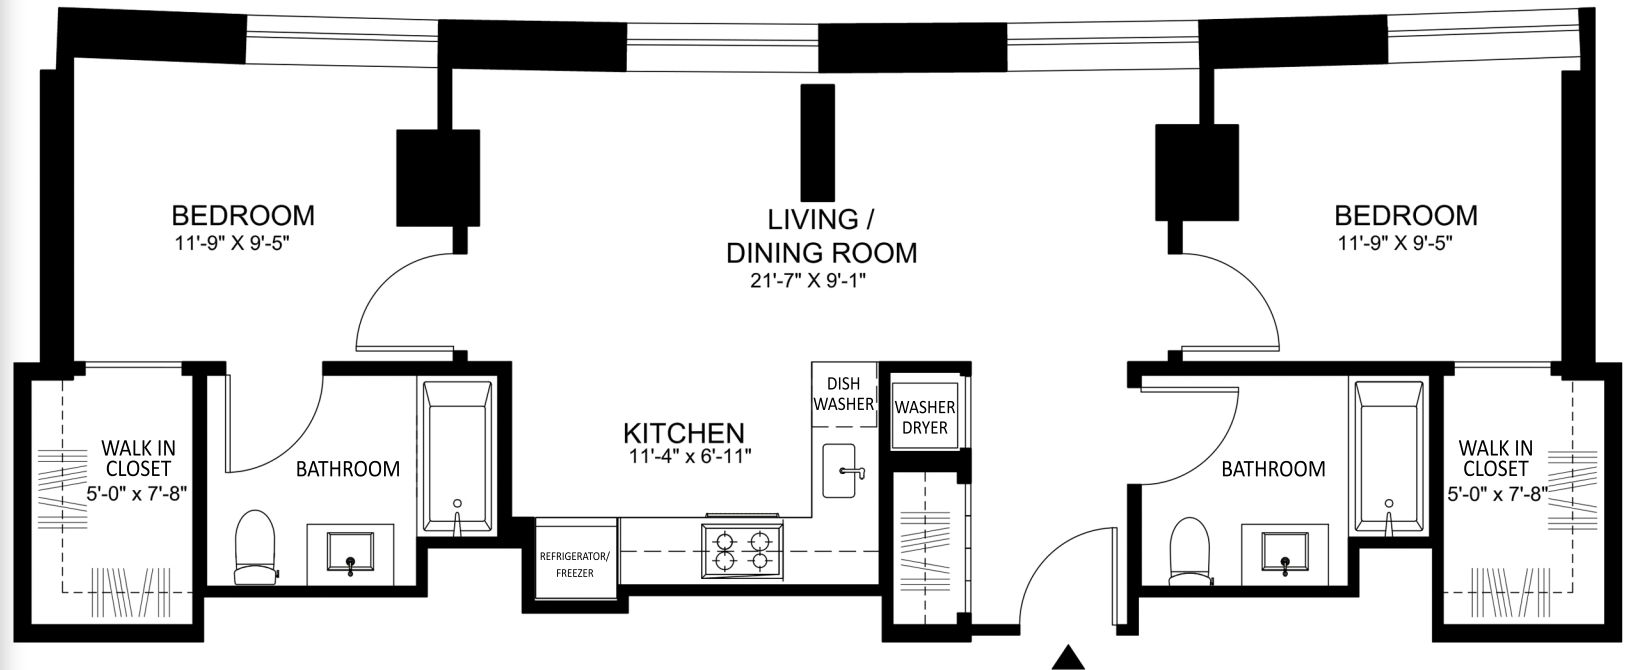

# Residence 1110

2 Bedroom  
2 Bathroom

## Apartment Features

- Washer Dryer in Unit
- Dish Washer
- Walk in Closets
- Floor to Ceiling Windows
- Latch Smart Entry Locks
- 9'-4" Ceilings
- Oversized Closets
- Imported Italian Cabinets
- Gas Cooktop
- Cesarstone Countertops
- Stainless Steel Appliances